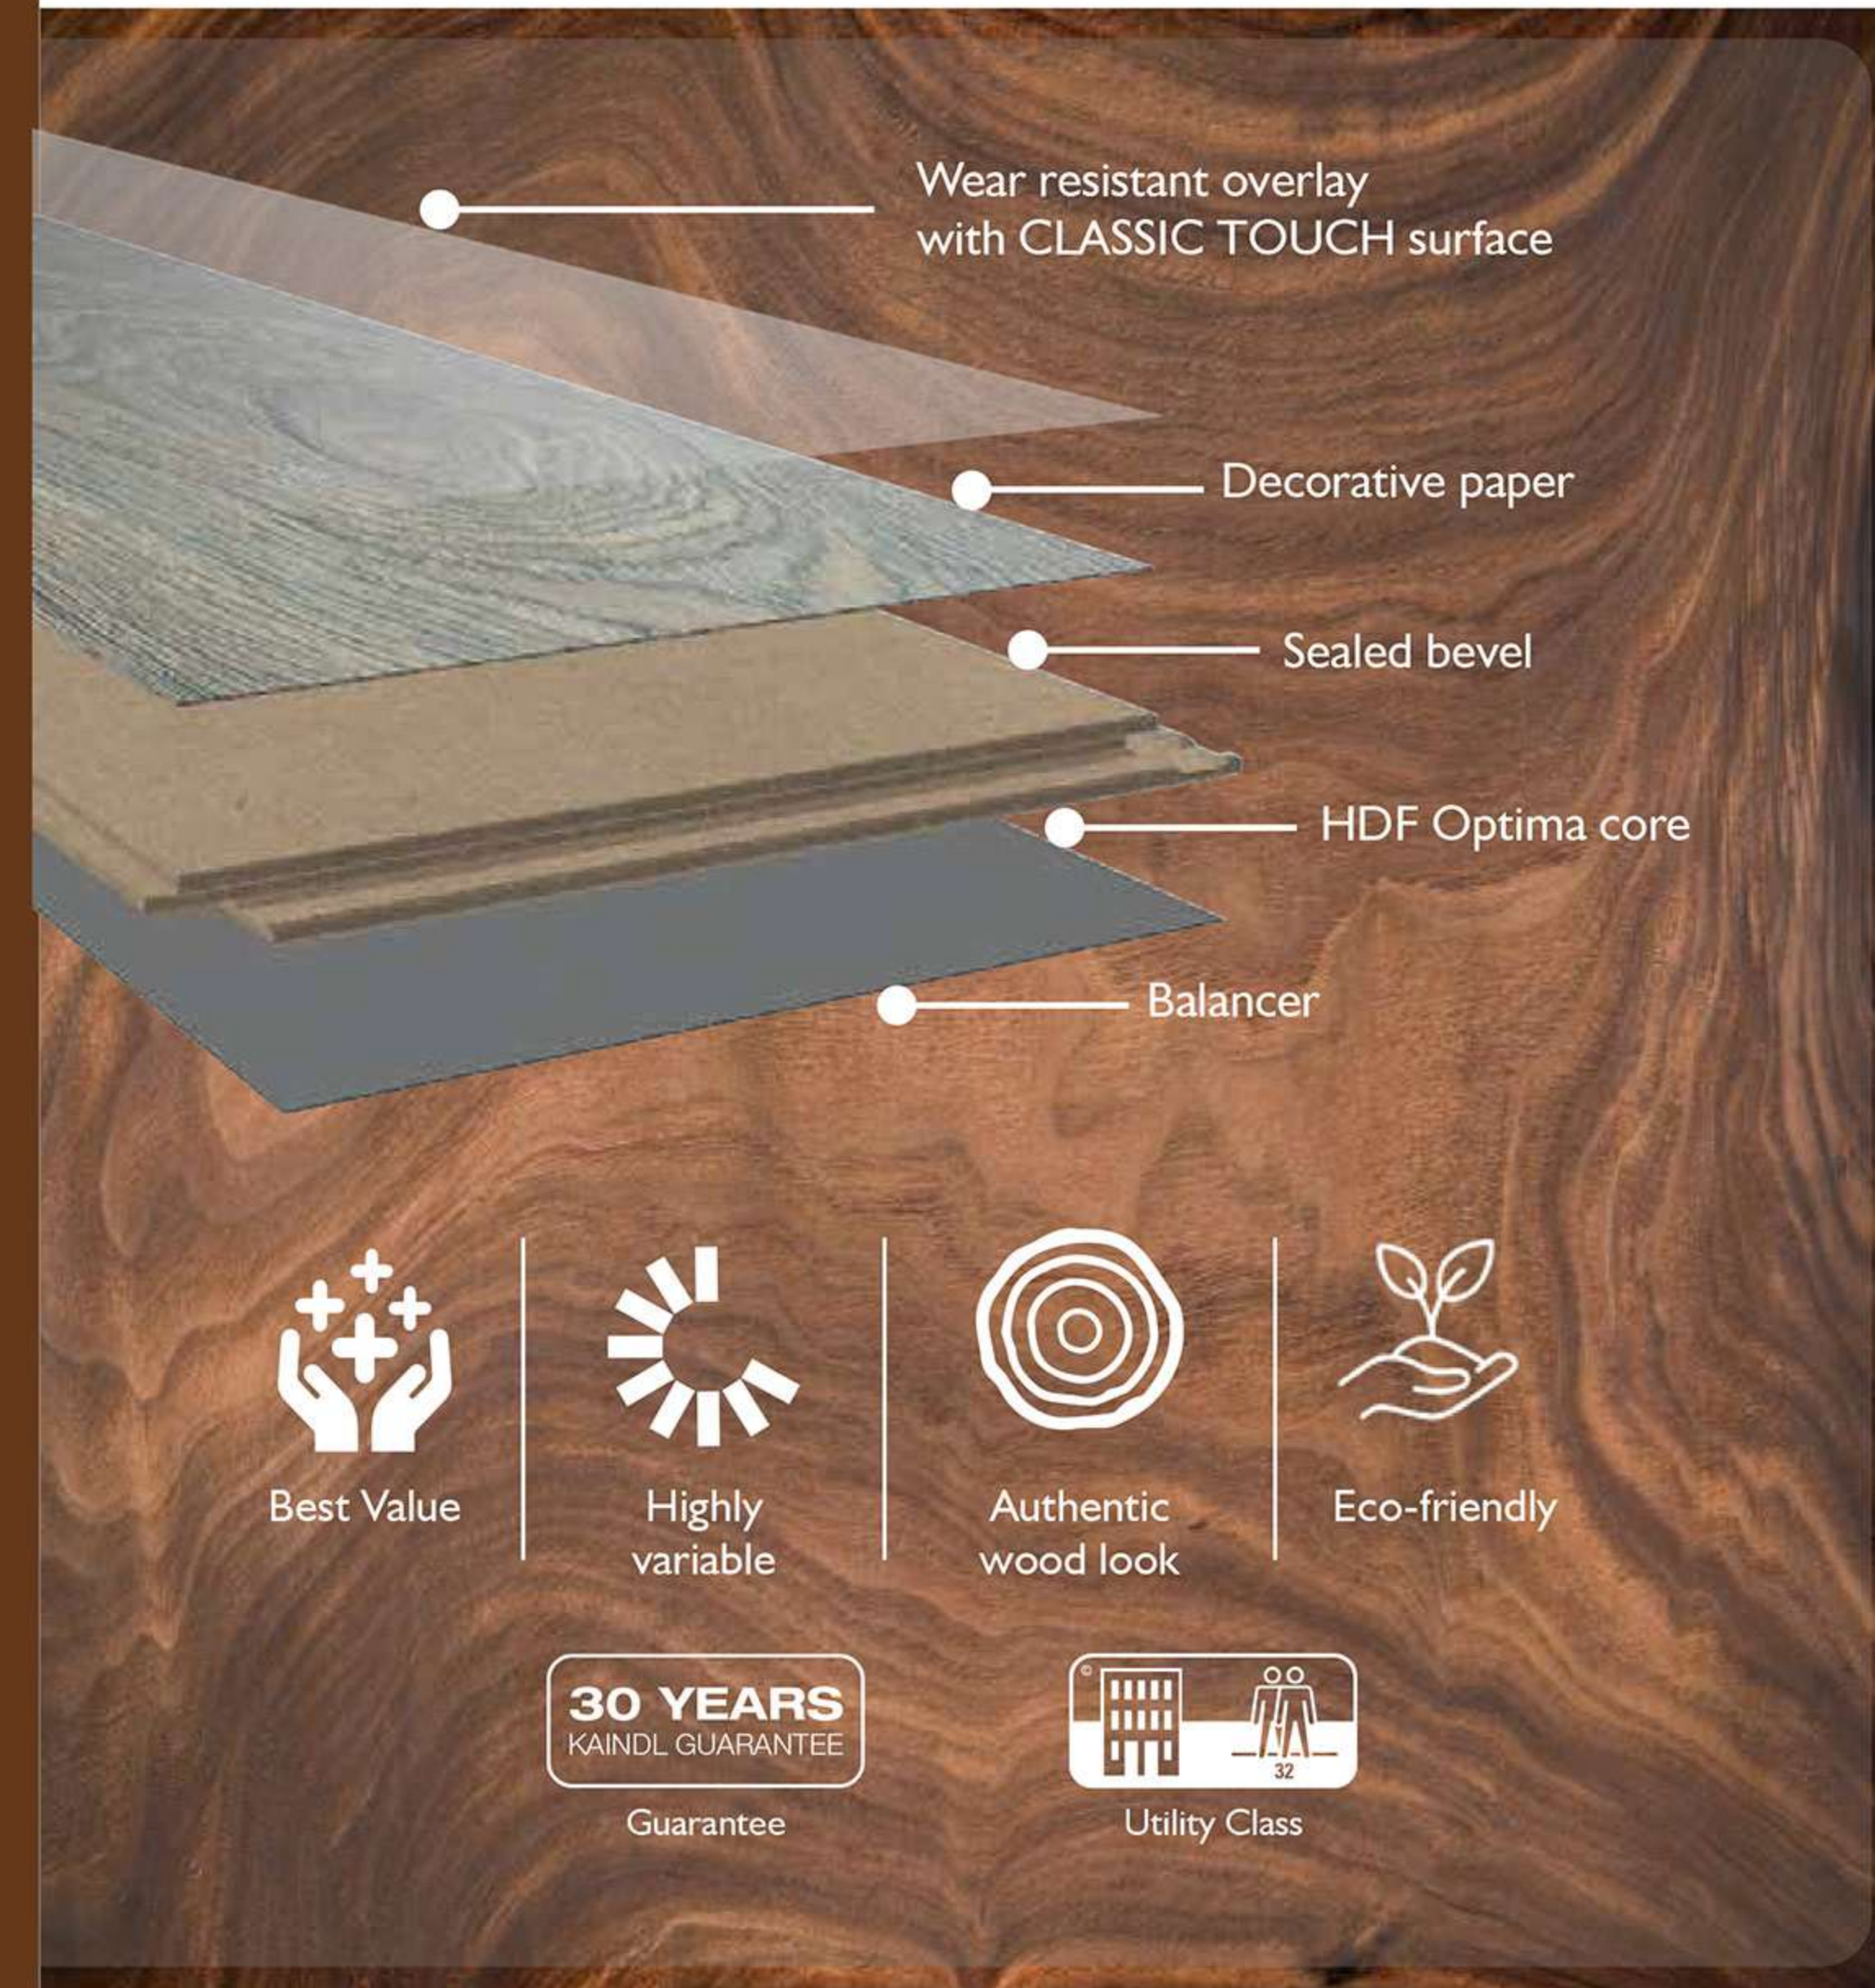

Laminate Flooring