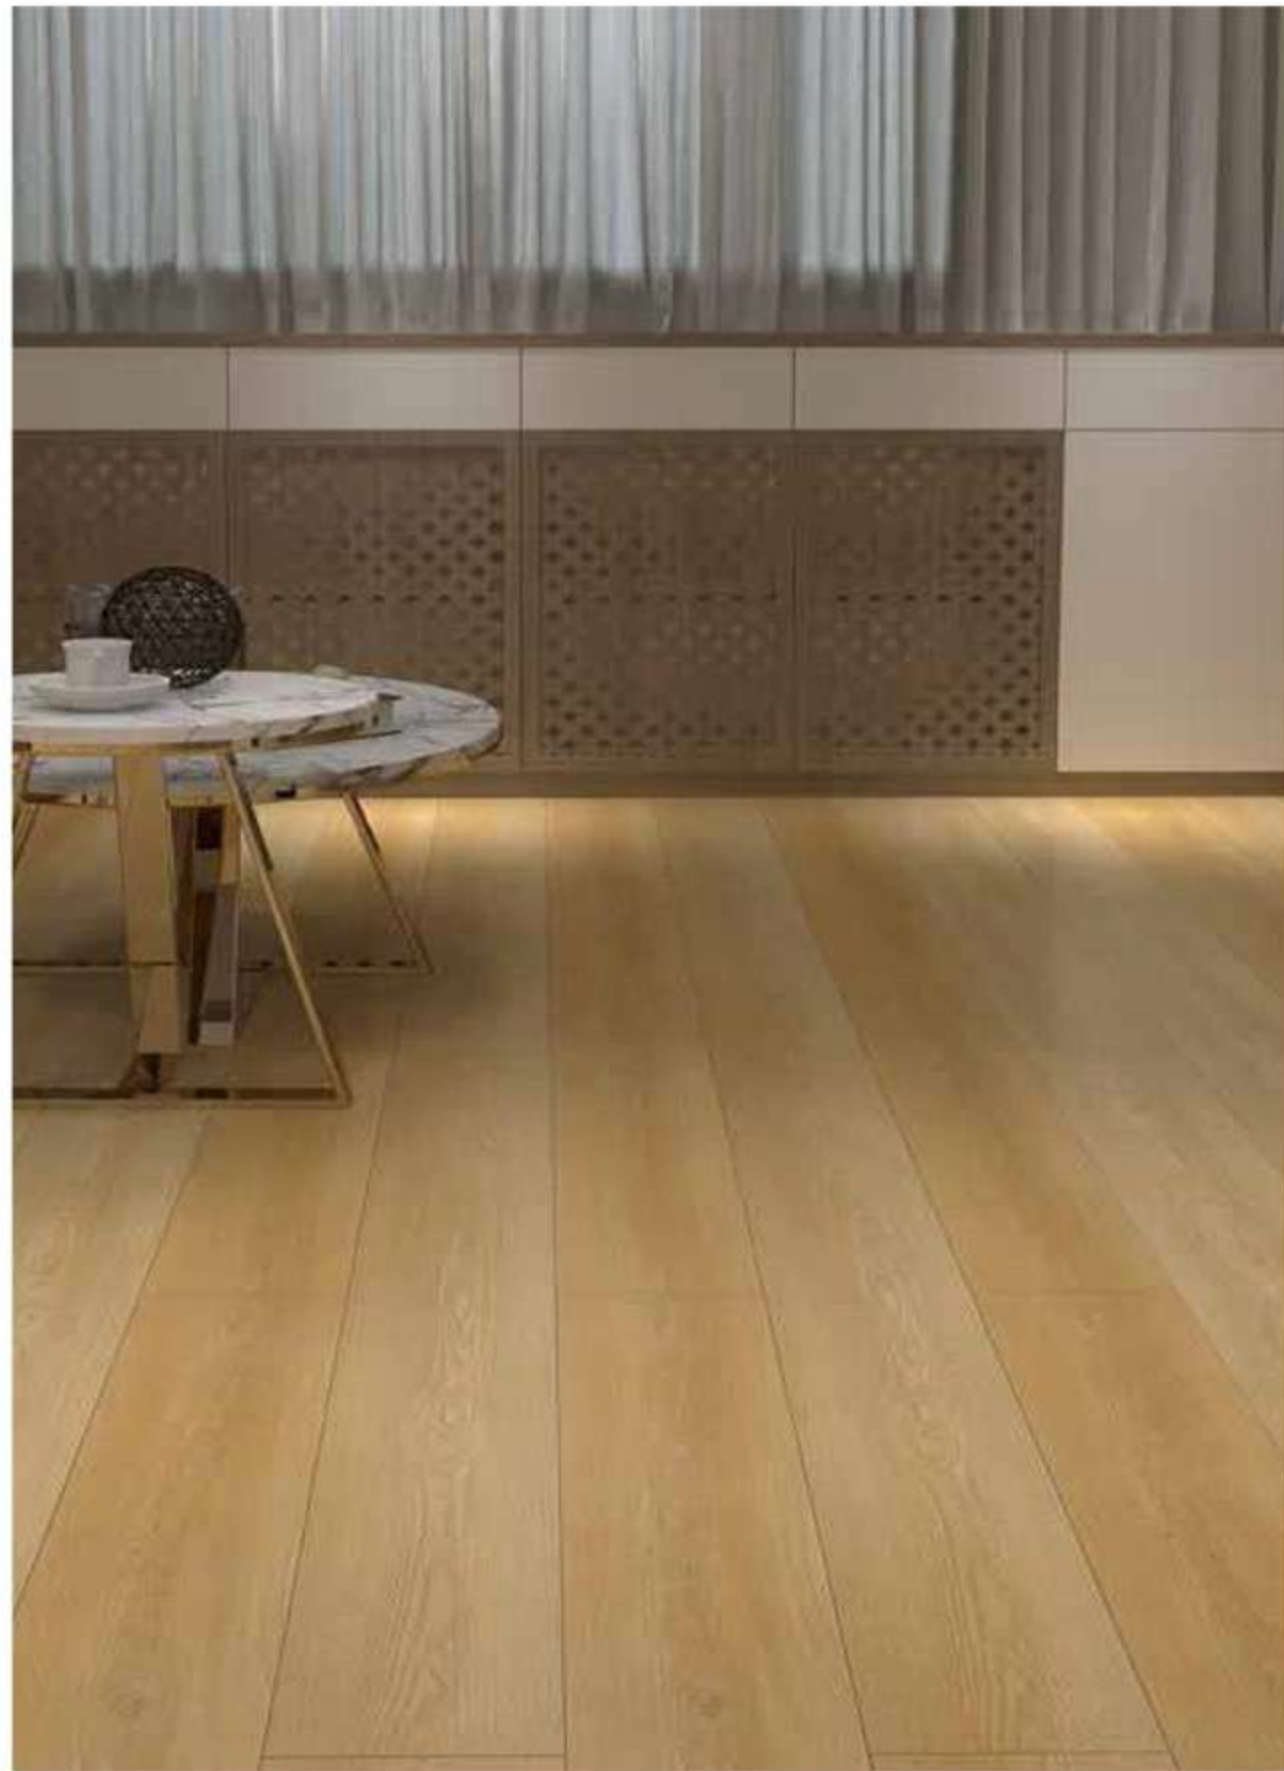

Butter Toast

Decor Code **BKSW416**

Series **Wood Grain**
Grade **0.5 Wear Layer**
Thickness **6.5 (5+1.5 IXPE)**
Plank Type **Regular**
Surface **Texture**

1220 x 182 x 6.5 (5+1.5 IXPE)

Burnt Almond

Decor Code **BKSH501**

Series **Wood Grain**
Grade **0.5 Wear Layer**
Thickness **6.5 (5+1.5 IXPE)**
Plank Type **Herringbone**
Surface **Texture**

660 x 126 x 6.5 (5+1.5 IXPE)

Carbon

Decor Code **BKSW1205**

Series **Wood Grain**
Grade **0.5 Wear Layer**
Thickness **6.5 (5+1.5 IXPE)**
Plank Type **Regular**
Surface **Texture**

1220 x 182 x 6.5 (5+1.5 IXPE)

Deep Taupe

Decor Code **BKSH504**

Series **Wood Grain**
Grade **0.5 Wear Layer**
Thickness **6.5 (5+1.5 IXPE)**
Plank Type **Herringbone**
Surface **Texture**

660 x 126 x 6.5 (5+1.5 IXPE)