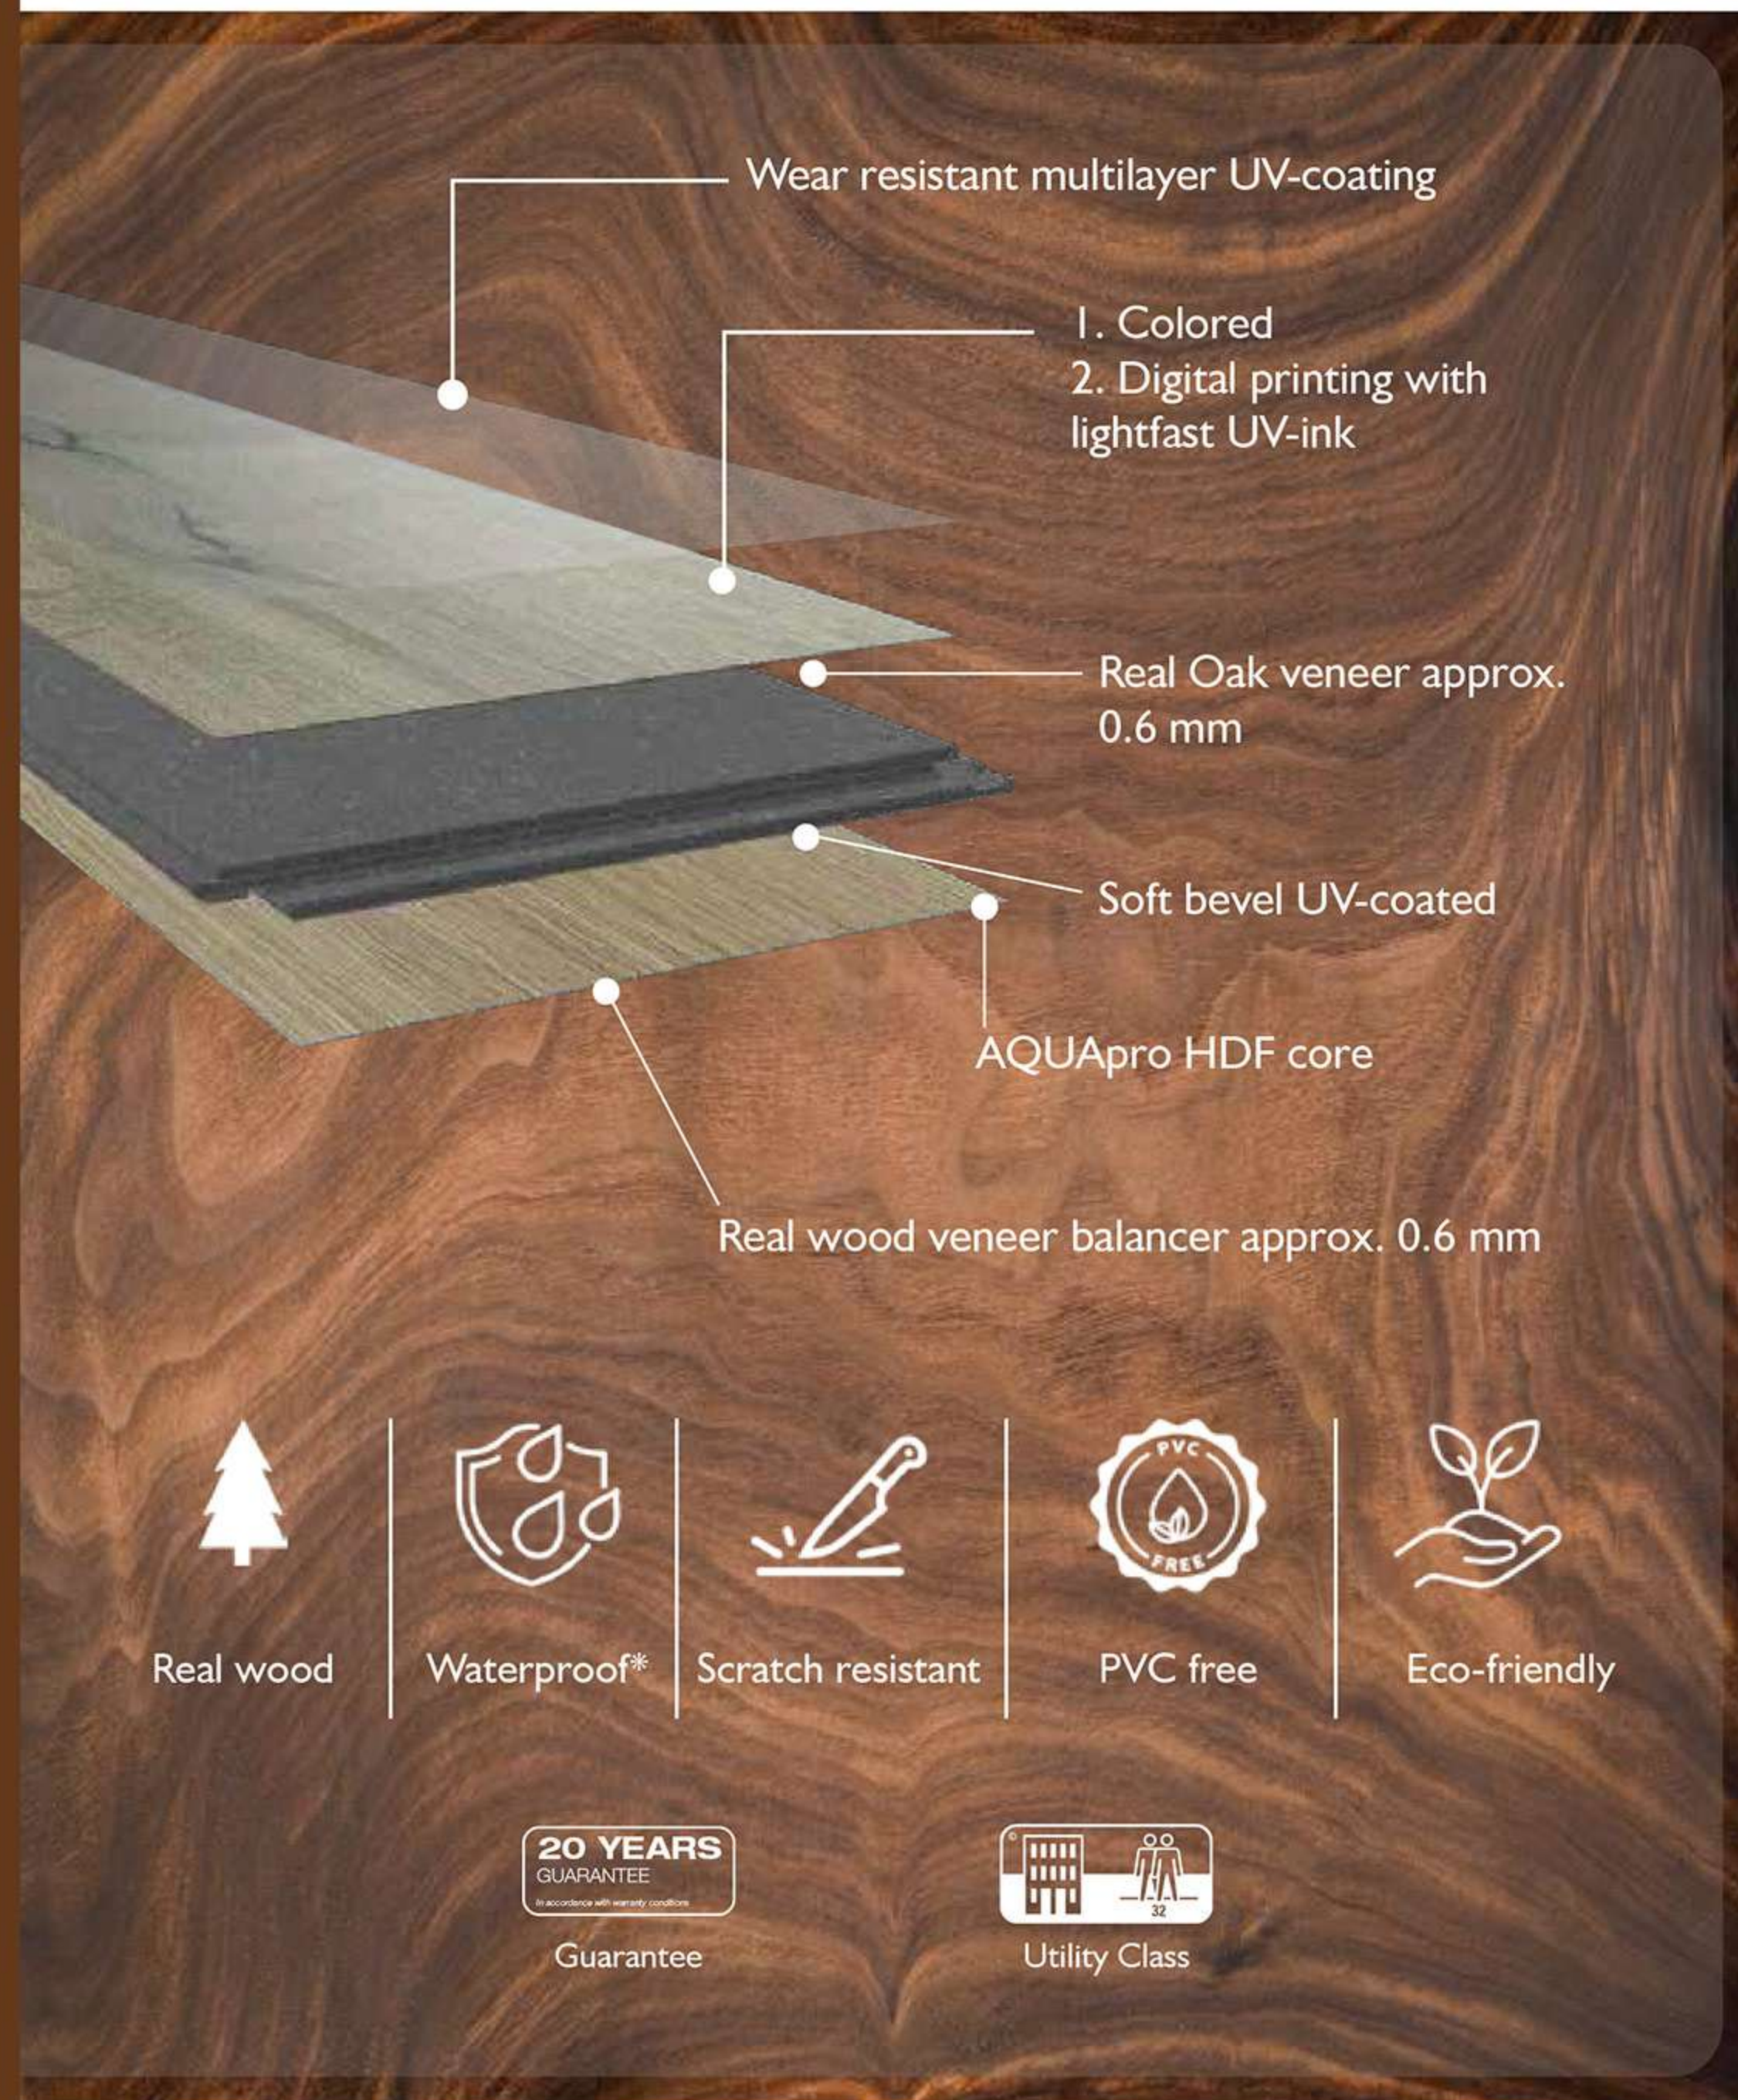

Pure Wood Flooring