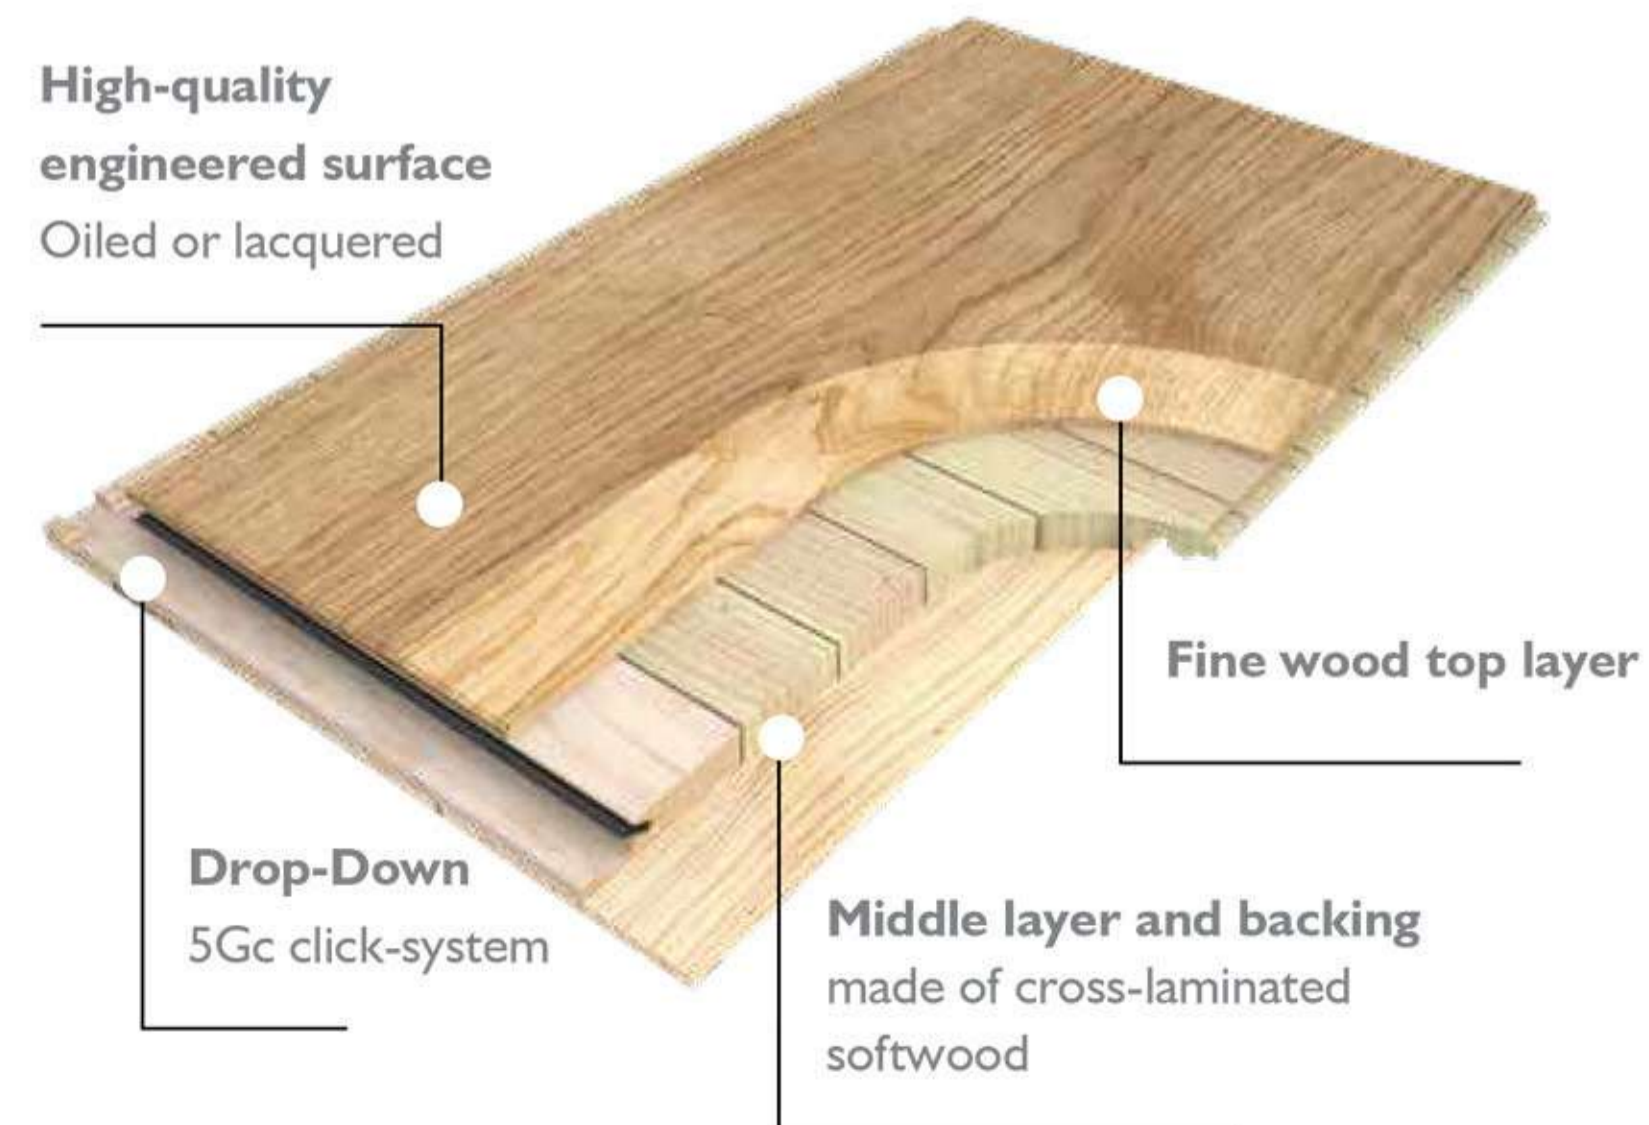

Bekker Engineered Wood Flooring

Origins 1890, Austria

Distinctive collection with high quality woods sourced from renewable forests
Lacquered or oiled surfaces for easy maintenance and durability

25

Year Residential
Warranty

5Gc click system for easy installation

Suited for under-floor heating

Convenient refreshing with surface sanding and oiling