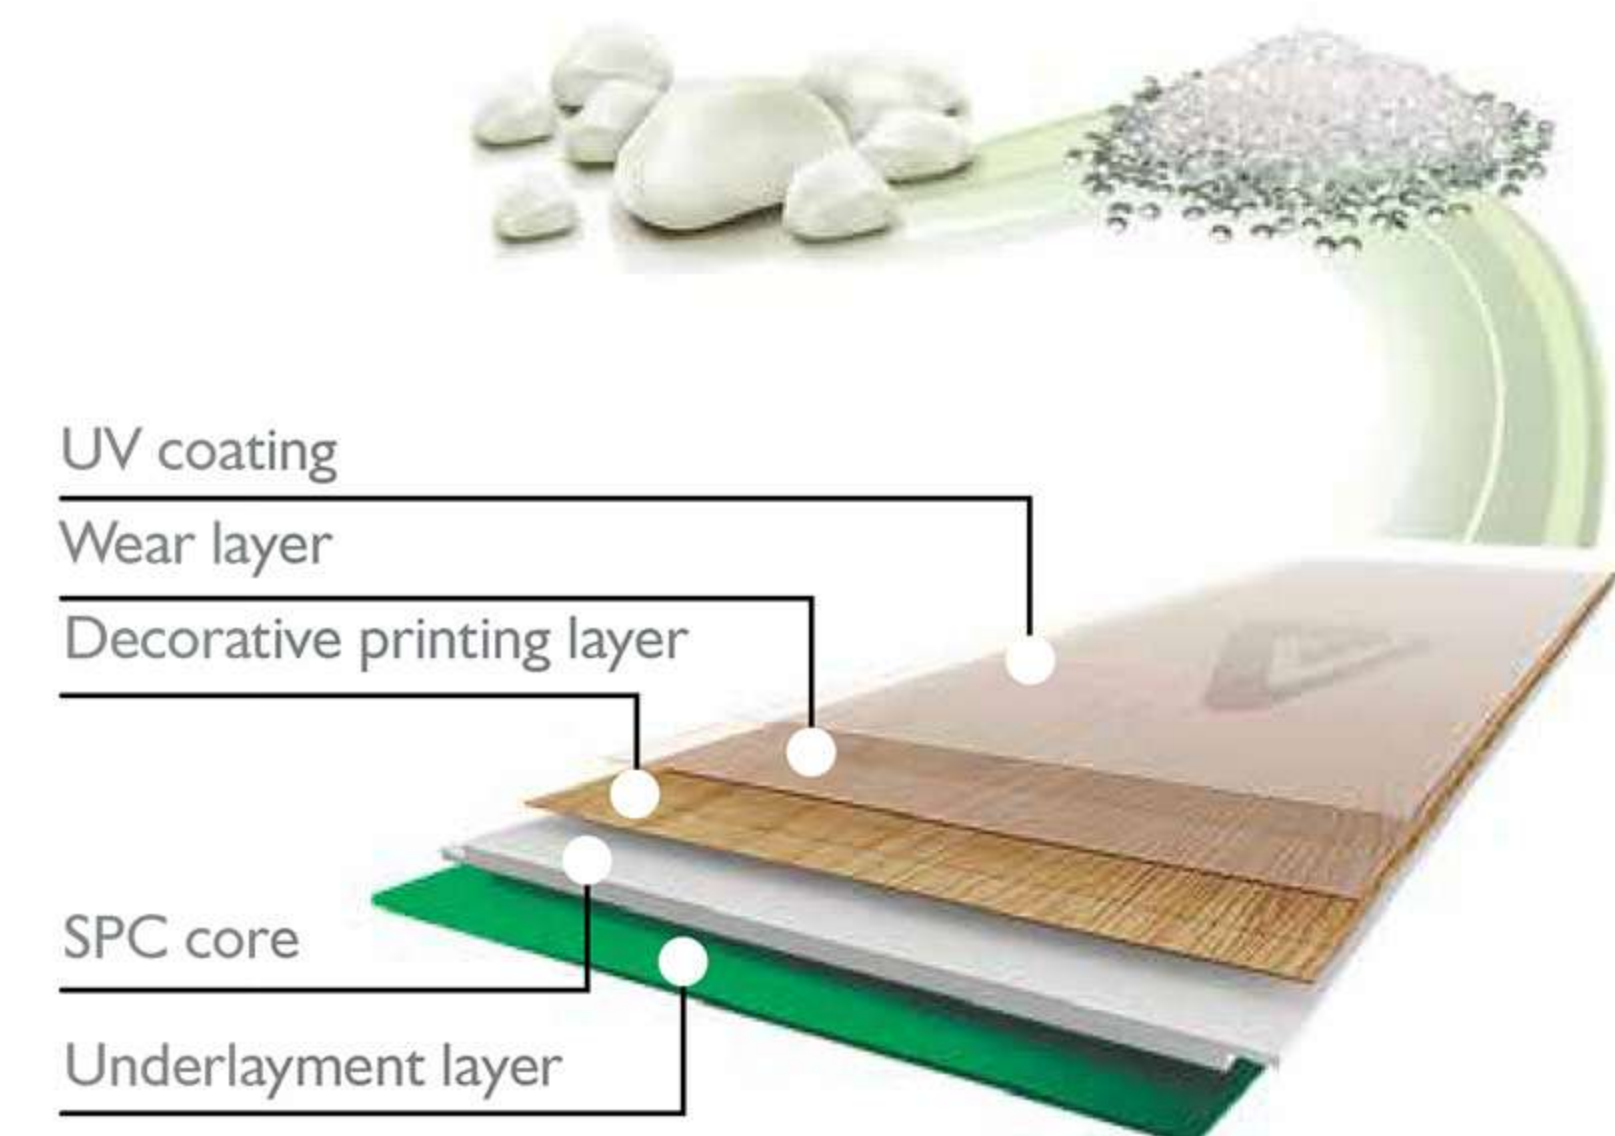

Stone Plastic Composite Flooring

Origins 1890, Austria

- Waterproof surface technology
- Protection against scratches, spills and UV
- 5Gc Click Lock system and easy click installation
- Anti-bacterial and phthalate free
- Acoustic properties, optimal sound insulation
- Feels warm underfoot, can be sub-surface heated
- High-quality build and easy maintenance, ideal for high-traffic commercial applications

Leading quality certifications